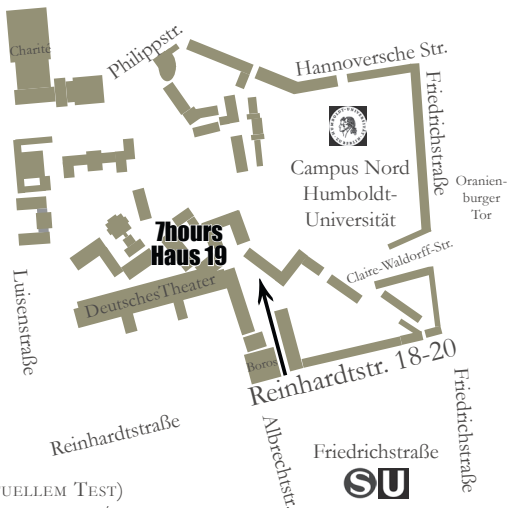

## EXPLANATION ERKLÄRUNG

The sole content of this display is a letter Strindberg wrote to Gauguin in 1895 in answer to his request for a preface for a catalogue for the Hôtel Drout. Strindberg responded in the negative, but his letter was so extensive that it must have more than fulfilled Gauguin's hopes. A kind of on-the-spot-psychoanalysis-cum-art-explanation. This letter has been enlarged and pasted around the walls of Haus 19 to make it public property in the most literal sense. Drinks & refreshments are on hand. CHRIS NEWMAN

Christiane Grüß, Kaiser-Friedrich-Str. 27, D-10585 Berlin  
FALLS ADRESSAT VERZOGEN, BITTE ZURÜCK AN ABSENDER.

---

---

---

---

---

(EINLASS MIT IMPFAUSWEIS ODER TAGESAKTUELLEM TEST)

[WWW.BERLIN.DE/CORONA/MASSNAHMEN/VERORDNUNG/](http://WWW.BERLIN.DE/CORONA/MASSNAHMEN/VERORDNUNG/)